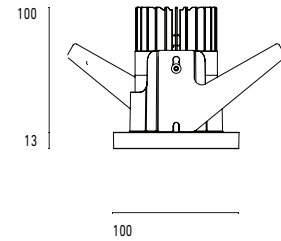

101 10 000103.023

Model

Name	Mono 100 Type 1 Recessed Downlighter
Finish	Structured Black
Area	Indoor

System

Power (Luminaire)	12W
Power (System)	14W
Voltage	240V-AC
Optics	Rotationally Symmetrical Direct 15°
Colour Temperature	3000°K
Luminous Flux	953lm
TM30	Rf95 Rg103
CRI	Ra98
Lumen Maintenance	L90 B10 50000hrs
Chromacity	<3 McAdam Step Ellipse
Articulation	Fixed
Cut-Out	
Ingress Protection	IP44
Control Device	Remote DALI (Included)
Class	III